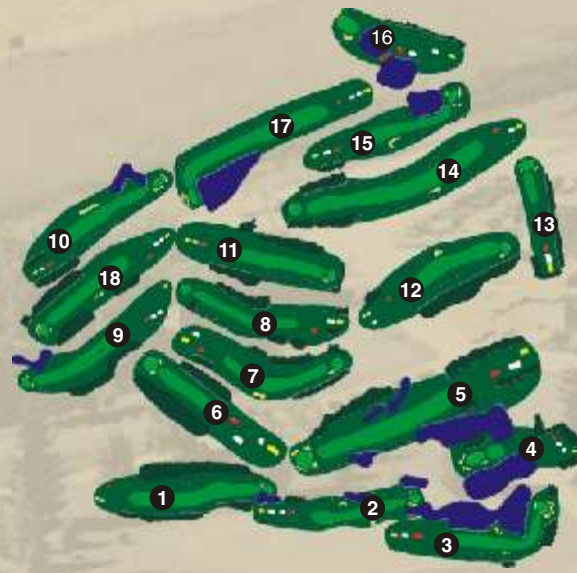

!magepress

Lloydminster
Golf &
Country Club

www.lloydminstergolfclub.com

Located in Lloydminster on the Saskatchewan/Alberta border, this course features, over its 18 hole championship layout, numerous teeing areas making it an enjoyable and challenging experience for all golfers.

Tees	Rating	Slope
RCGA White	71.1	125
RCGA Blue	71.6	126
RCGA Gold	73.7	131
CLGA Red	73.6	124
CLGA White	77.5	131
CLGA Gold	80.0	138

The course is an 18 hole par 72 championship layout that can play from 5742 yds. up to 7001 yds.